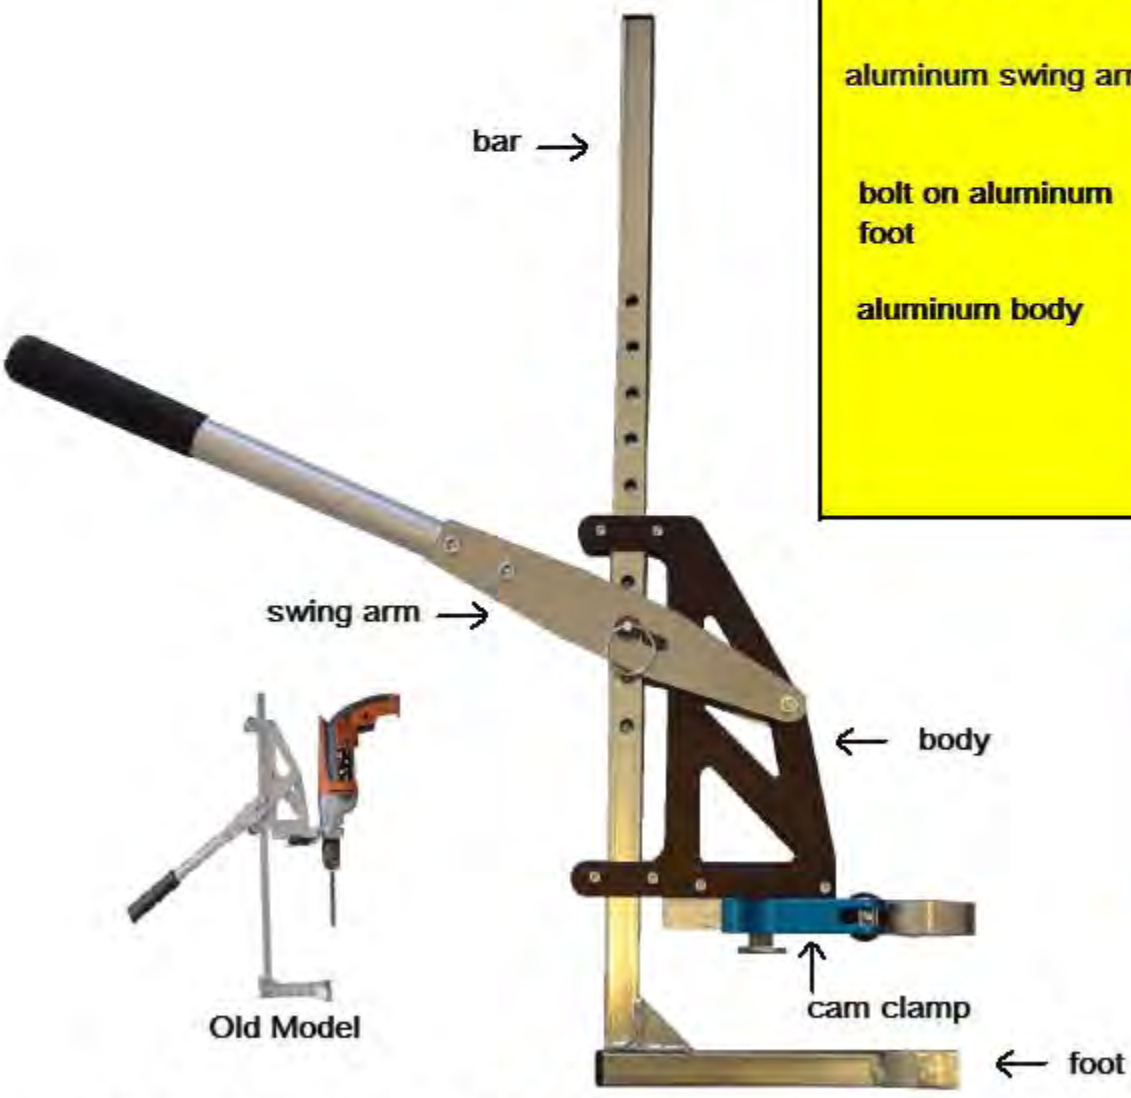

# **Strong Arm 5**

**Portable Drill Press**

**Enhance**

Old Model	New Model
1/4" by 3/4" steel bar	3/4" square .060 steel tube
aluminum swing arm	stainless steel swing arm
bolt on aluminum foot	welded steel foot
aluminum body	new black hard anodize aluminum body
	zinc square tube
	2 oz less in weight
	easy cam clamp

The old Strong Arm 5 model had customers all over the world have used and reorder the Strong Arm 5. Now, there is a new redesign standard Strong Arm 5. The new design works better, handles nicer, last longer and looks sharp.